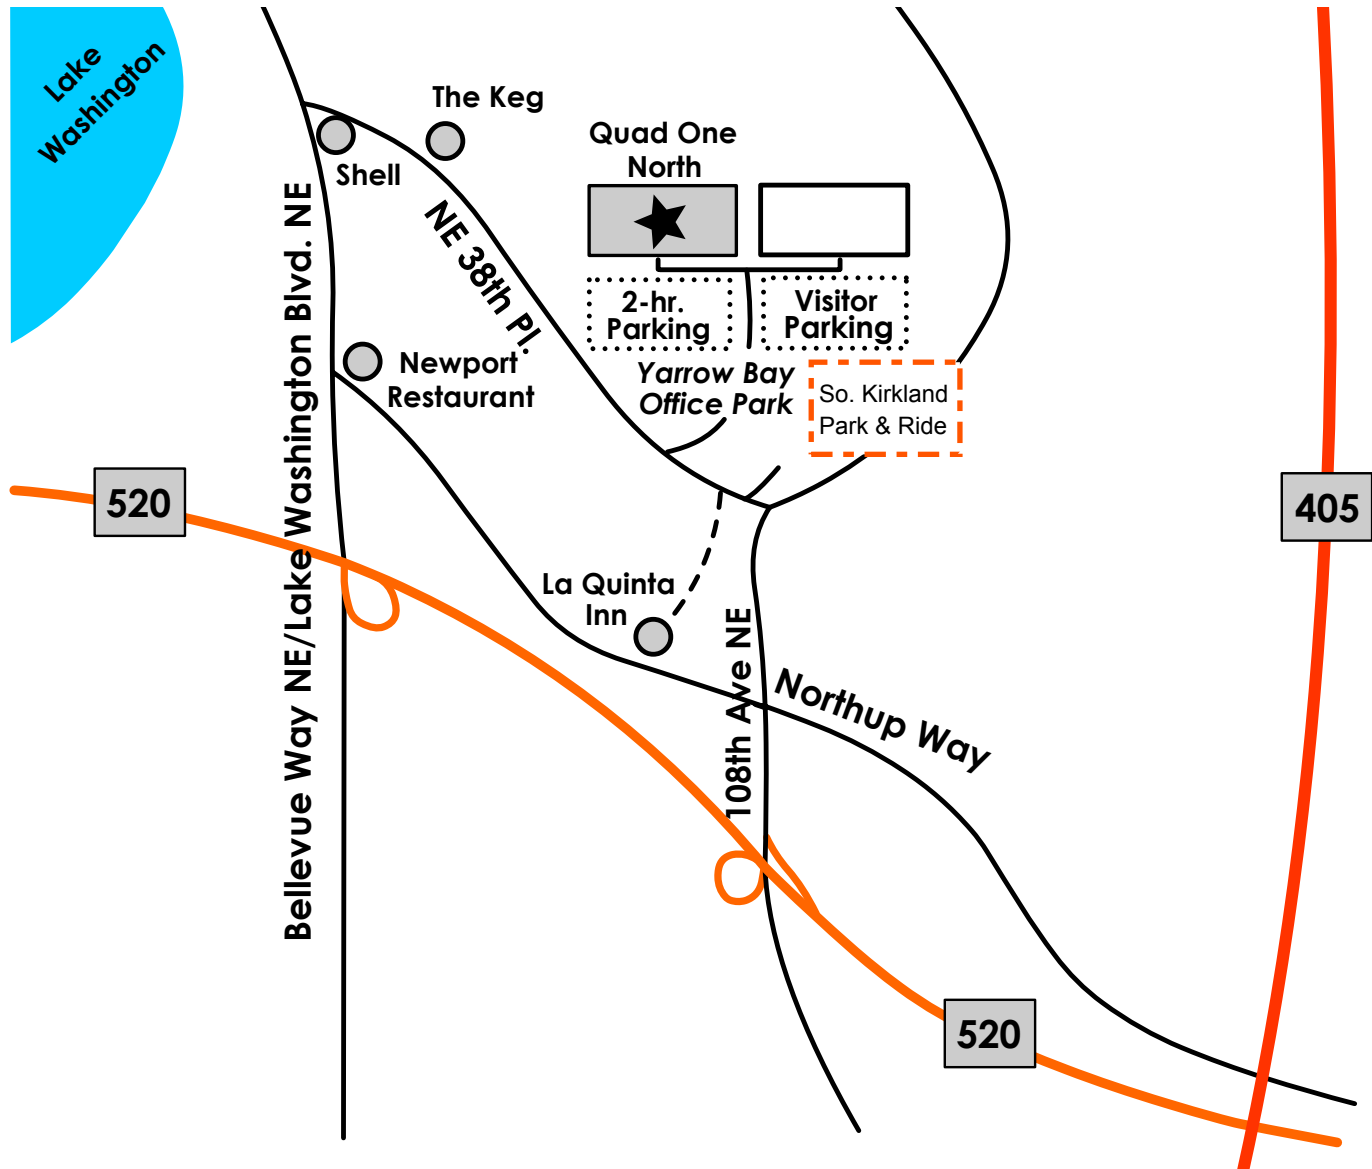

ALLIED BUSINESS SYSTEMS

www.ComputerClassroomsInSeattle.com

Yarrow Bay Office Park - One North Building

10604 NE 38th Place, Suite 118, Kirkland, Washington 98033

(425) 576-9747, ext. 0

Coming from Interstate 405: Take the 520 West exit. Take the first exit, 108th Ave NE - turn right at the end of the off ramp. Go through the light and north a short block up the hill. Take the next left at NE 38th Pl (no stop sign - Park n Ride on corner). Turn right into Yarrow Bay Office Park.

Coming from Interstate 5 onto Highway 520: Take the Lake Washington Blvd/Kirkland exit. The second traffic light is NE 38th Pl (Shell station on corner). Turn right. Drive ¼ mile to the Yarrow Bay Office Park on the left.

Parking: As you face the buildings, One North is on your FAR LEFT. Allied Business Systems is in Suite 118 on the first floor of the One North Building. Park in the two Visitor Lots on the Right and Left side of the main driveway. Please DO NOT park in the 2-hour spaces or under the Buildings.