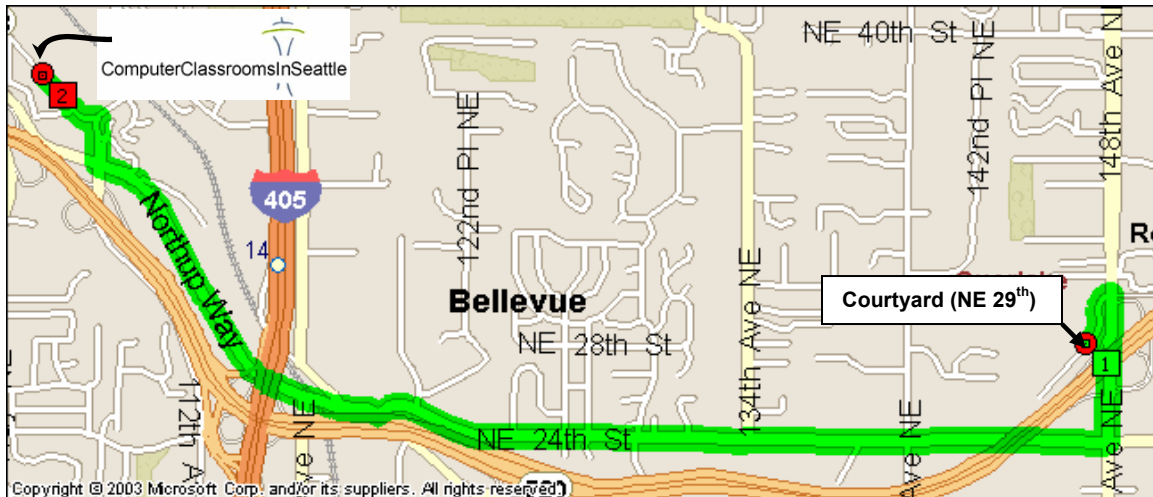

Courtyard by Marriott

14615 NE 29th Place

Bellevue, WA 98007

Local Phone: (425) 869-5300

Toll Free: (800) 321-2211

Turn on NE 29th Pl, Turn RIGHT (South) onto 148th Ave NE, Turn RIGHT (West) onto NE 24th St, Turn RIGHT (West) onto Northup Way, Turn RIGHT (North) onto 108th Ave NE, Turn LEFT (West) onto NE 38th Pl

Computer Classrooms In Seattle

10604 NE 38th Pl Suite 118

Kirkland, WA 98033

425 576 9747 ext 0

Turn LEFT on NE 38th Pl (South-East), Turn RIGHT (South) onto 108th Ave NE, Turn LEFT (North-East) onto Northup Wy/NE 24th St, Turn LEFT (North) onto 148th Ave NE, Turn LEFT (West) onto NE 29th Pl, Arrive 14615 NE 29th Pl, Bellevue, WA 98007