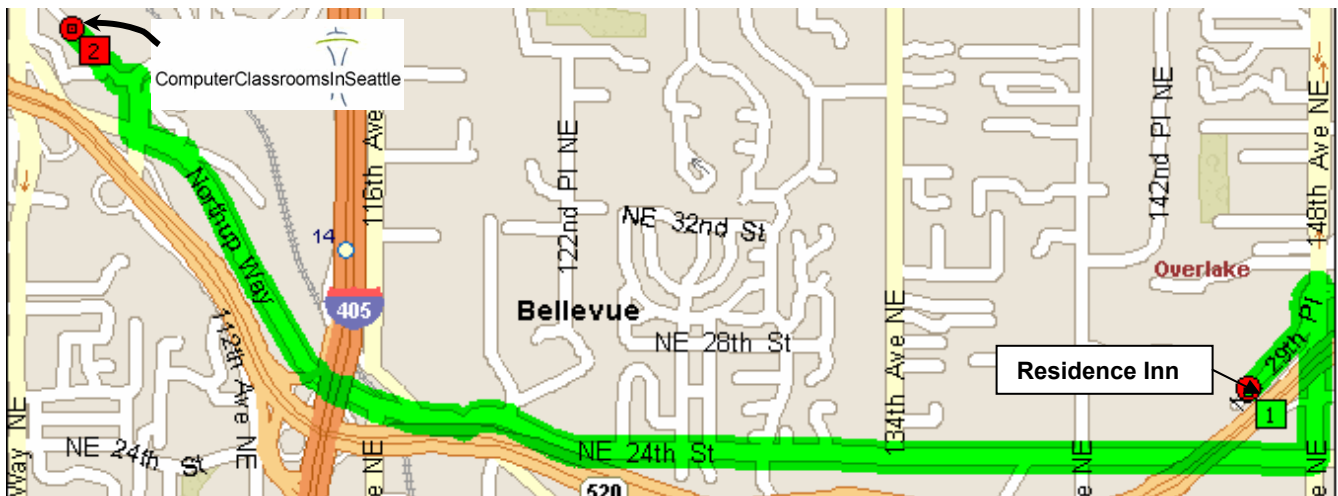

### **Residence Inn - Bellevue**

14455 NE 29th Place

Bellevue, WA 98007

Local Phone: (425) 497-9226

Toll Free: (800) 331-3131

Depart 14455 NE 29th Pl, Bellevue, WA 98007 on NE 29th Pl (North-East), Turn RIGHT (South) onto 148th Ave NE, Turn RIGHT (West) onto NE 24th St, Turn RIGHT (West) onto Northup Way, Turn RIGHT (North) onto 108th Ave NE, Turn LEFT (West) onto NE 38th Pl, Arrive 10604 NE 38th Pl, Kirkland, WA 98033

### **Computer Classrooms In Seattle**

10604 NE 38th Pl Suite 118

Kirkland, WA 98033

425 576 9747 ext 0

Depart 10604 NE 38th Pl, Kirkland, WA 98033, Turn LEFT on NE 38th Pl (South-East), Turn RIGHT (South) onto 108th Ave NE, Turn LEFT (East) onto Northup Way, Turn LEFT (North-East) onto NE 24th St, Turn LEFT (North) onto 148th Ave NE, Turn LEFT (West) onto NE 29th Pl, Arrive 14455 NE 29th Pl, Bellevue, WA 98007