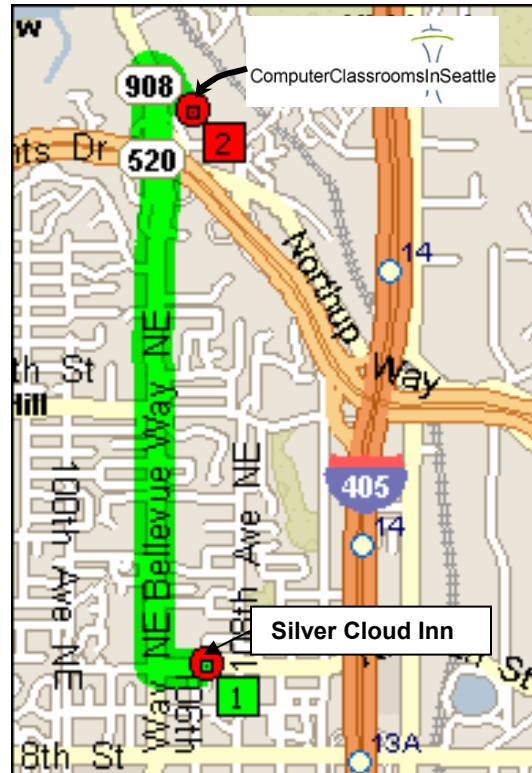

Silver Cloud Inn - Bellevue

10621 NE 12th Street

Bellevue, WA 98004

Local Phone: (425) 637-7000

Toll Free: (800) 205-6937

Depart 10621 NE 12th St, Bellevue, WA 98004 on NE 12th St (West), Turn RIGHT (North) onto Bellevue Way NE, Road name changes to SR-908 [Lake Washington Blvd NE], Turn RIGHT (East) onto NE 38th Pl, Arrive 10604 NE 38th Pl, Kirkland, WA 98033

Computer Classrooms In Seattle

10604 NE 38th Pl Suite 118

Kirkland, WA 98033

425 576 9747 ext 0

Depart 10604 NE 38th Pl, Kirkland, WA 98033 on NE 38th Pl (North-West), Turn LEFT (South) onto SR-908 [Lake Washington Blvd NE], Keep RIGHT onto Bellevue Way NE, Turn LEFT (East) onto NE 12th St, Arrive 10621 NE 12th St, Bellevue, WA 98004